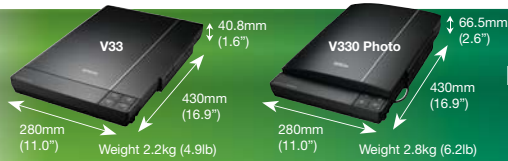

**Epson Perfection™
V33 & V330 Photo**

SPECIFICATIONS

*1 Available with ABBYY FineReader Sprint

*3 USB2.0 Host Driver by Microsoft is required

*4 iMac/ iBook/Power Book/ Power Macintosh of USB2.0/F standard equipped

System Configuration of Scanning Speed CPU: Intel Core™ 2 CPU 6700 @ 2.66GHz RAM: 2 GB I/F: USB2.0 Hi-Speed OS: Windows® XP Professional Edition Soft: Adobe Photoshop 7.01E