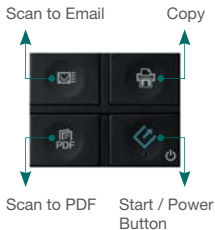

Customisable one-touch operation for your convenience

Four one-touch buttons on the control panel are pre-defined with Copy, Start, Scan-to-Email and Scan-to-PDF functions.

Allocate up to 10 settings effortlessly through Epson Event Manager to suit your personal preferences. Experience customisation at a convenience and versatility like never before.

Versatility and convenience with a single software Epson Scan v3.9

Epson Scan v3.9 facilitates rotational view of documents and additional language support in searchable PDF. The Auto Area Segmentation function also allows separate scanning of both image and text in a document.